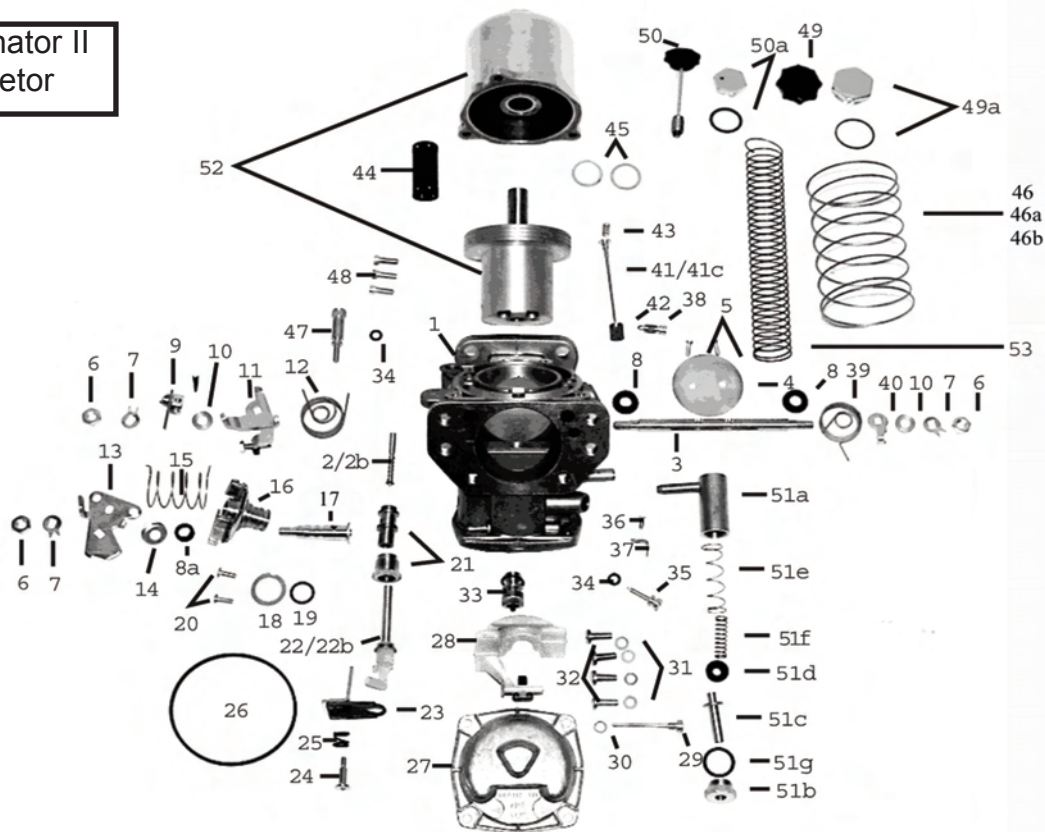

SU CARBURETOR

SU Eliminator II Carburetor

"ELIMINATOR II" PARTS LISTING

1	carb body	1042-0517	22B	main jet .1024	1042-0071	45	piston sleeve retainer	1042-0039
2	piston lift pin	1042-0059	23	bi-metallic lever	1042-0512	46	piston return spring (4 oz)	1042-0060
2A	piston lift spring	1042-0030	24	bi-metallic screw	1042-0046	46-A	piston return spring (8 oz)	1042-0061
2B	circ-clip	1042-0055	25	spring	1042-0045	46-B	piston return spring (12 oz)	1042-0535
3	throttle spindle	1042-0543	26	float lid o-ring seal	1042-0048	47	idle speed screw	1042-0575
4	throttle disc	1042-0040	27	float lid	1042-0518	48	dome screw	1042-0538
5	throttle disc screws	1042-0031	28	float	1042-0547	49	plastic dome cap	1042-0548
6	nut spindle	1042-0027	29	float spindle screw	1042-0524	49-A	chrome dome cap	1042-0565
7	tab washer	1042-0043	30	crush washer	1042-0035	50	dome cap/plastic 1996-up	1042-0036
8	shaft spindle seal	1042-0544	31	float lid washers	1042-0033	50-A	dome cap/chrome 1996-up	1042-0037
8A	choke spindle seal	1042-0044	32	float lid screws	1042-0049	50-AA-KIT	pull/ pull brkt/bshng(73-89)	1042-0013
9	throttle lever w/cbl holder	1042-0572	33	needle & seat	1109-0007	50-B-KIT	pull/ pull brkt/rotor	1042-0201
10	spacer bushing	1042-0549	34	o-ring (adj screw)	1042-0047		w/o bushing (1990-up)	
11	idle stop lever	1042-0065	35	main jet adj screw	1042-0558	50-C	throttle cable holder(pre-90)	1042-0203
12	throttle return spring	1042-0532	36	piston guide screw	1042-0581	51	tickler pump complete	1042-0515
13	choke cam lever	1042-0541	37	piston guide	1042-0032	51-A	tickler pump body	1042-0574
14	choke body cap	1042-0056	38	jet needle screw ret	1042-0058	51-B	tickler nut	1042-0506
15	choke spring	1042-0062	39	throttle return spring	1042-0536	51-C	tickler stem	1042-0508
16	choke body	1042-0545	40	spring retainer	1042-0520	51-D	Viton cup	1042-0500
17	choke spindle	1042-0528	41	jet needle BBX	1109-0002	51-E	large tickler spring	1042-0510
18	choke body gasket	1042-0053	41-A	jet needle BBT	1109-0024	51-F	small tickler spring	1042-0501
19	choke body O-ring	1042-0052	41-B	jet needle BBD	1109-0004	51-G	tickler gasket	1042-0503
20	choke body screws	1042-0054	41-C	jet needle BCJ	1109-0022	52	piston & dome	1042-0530
21	jet bearing	1042-0583	42	jet needle guide	1109-0006	53	psrn rtn spring(4 oz) pre-96	1042-0566
22	main jet .100	1042-0070	43	jet needle spring	1042-0042	53-A	psrn rtn spring(8 oz) pre-96	1042-0567
22A	main jet .1015	1109-0020	44	piston sleeve w/brngs	1042-0523	53-B	psrn rtn spring (12 oz) pre-1996	1042-0568