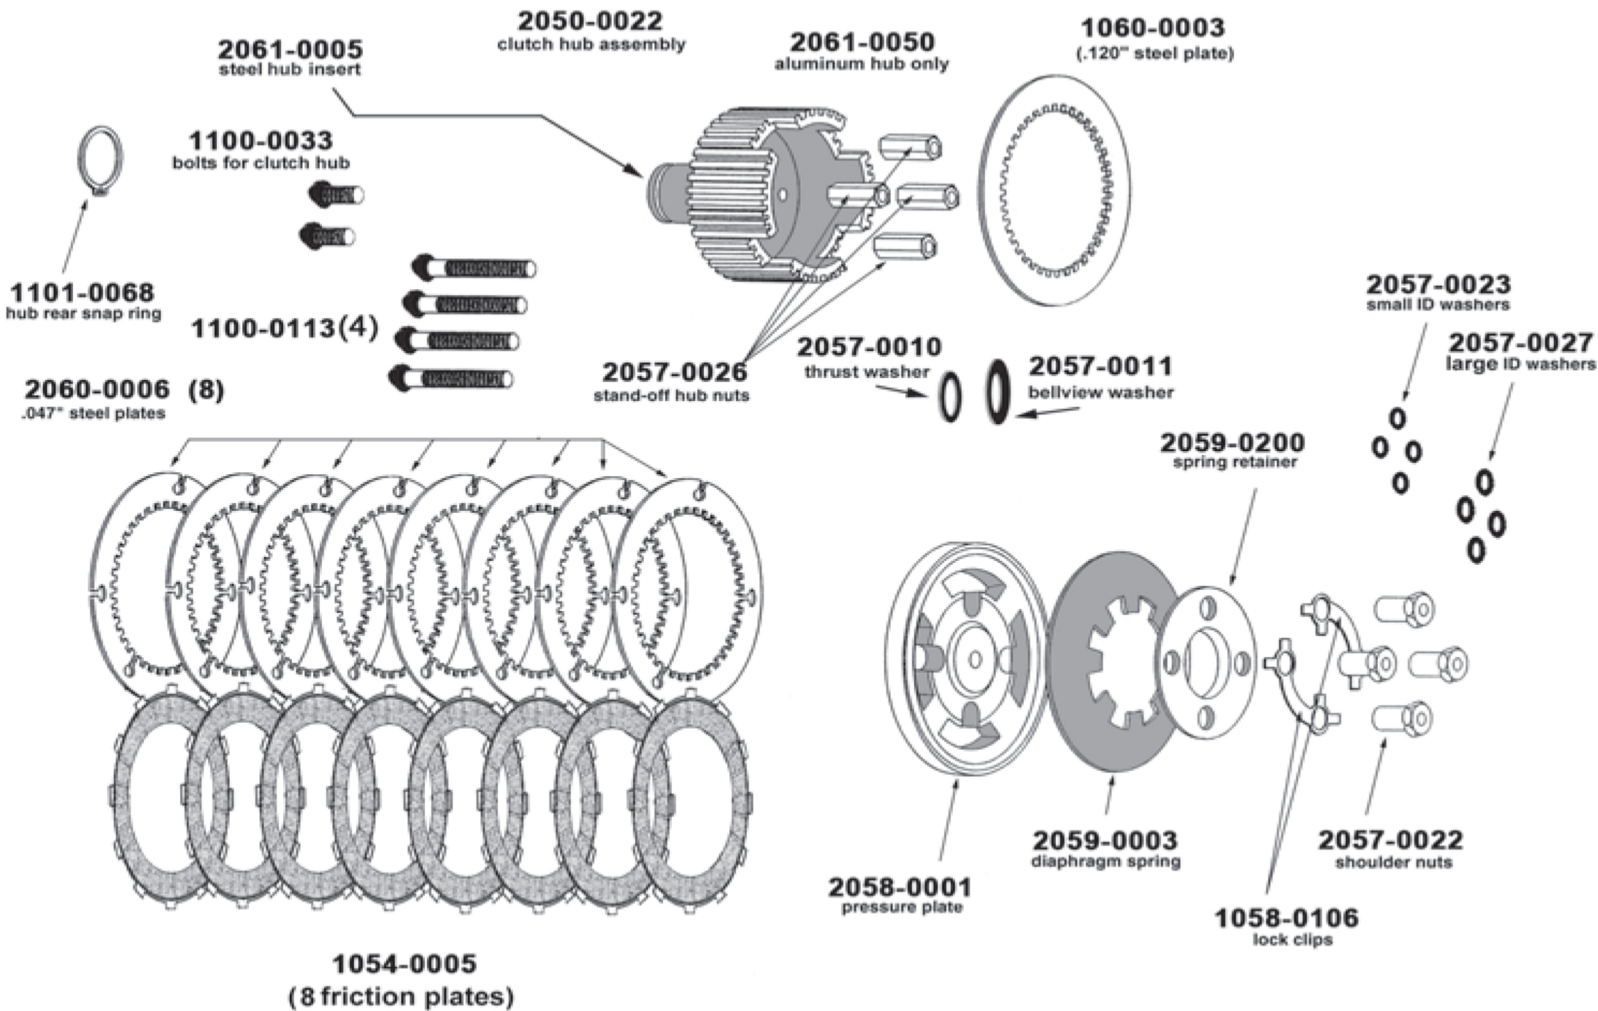

1056-0006

1056-0006

Fits 1998-2006 Evo & Twin Cam (except 2006 Dyna)

Qty	Part #	Description
1	2061-0005Steel inner hub
1	2061-0050Outer hub (aluminum)
1	2057-0010Thrust washer
1	2057-0011Bellview washer
2	1100-0033Screws for clutch hub
4	1100-0113Bolts for clutch hub
4	2057-0026Nuts for clutch hub screws
8	1054-0005Clutch friction plate(s)/Kevlar
8	2060-0006Clutch plate steel (.047")
1	1060-0003Clutch plate steel (.120)
1	1101-0068Snap ring small
1	2058-0001Pressure plate
1	2059-0003Diaphragm clutch spring (silver/medium)
4	2057-0022Shouldered nuts (for retainer)
2	1058-0106Lock clips for shouldered nuts
1	2059-0200Diaphragm spring retainer
1	2057-0024Washer set (4 plus 4)
1	1108-0006Installation instructions